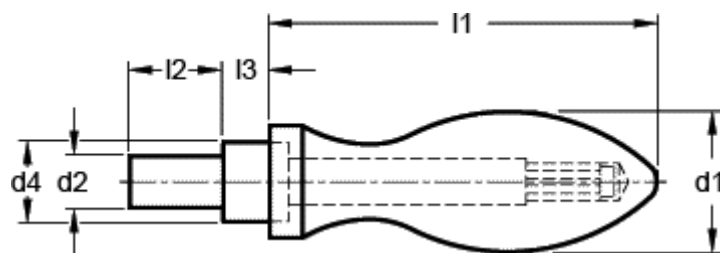

Article number: 20107020

Description: E+G Revolving handle  
DIN 98-ST-20-D

## Measures

---

d1 = 20

d2 h8 = 8

d4 h13 = 13

l1 approx. = 61

l2 = 13

l3 = 6.0